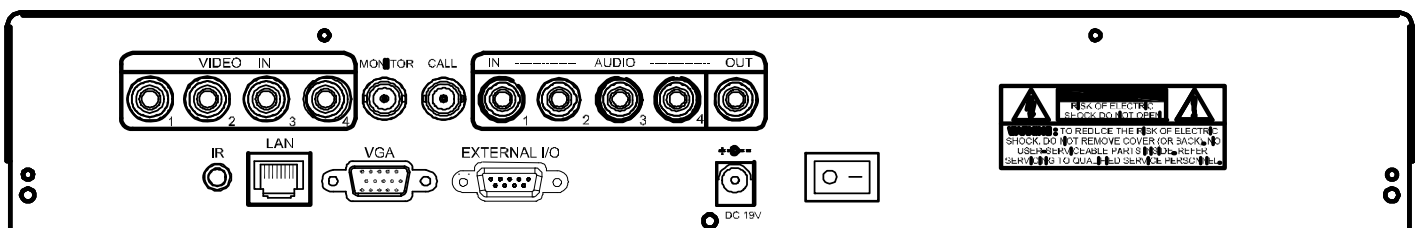

AVD744C(D)

Full D1 4CH H.264 IVS DVR
USB Mouse Control with GUI Display

FEATURES

Mobile Surveillance with EagleEyes

- ❖ Compatible with many popular mobile platforms, such as iPhone, BlackBerry, Windows Mobile, Symbian & Android.

Remote Surveillance with Browsers and CMS

- ❖ For web browsers, compatible with Internet Explorer, Mozilla Firefox, Google Chrome, Apple Safari & Opera.
- ❖ For CMS software, available with our self-developed and free software, "Video Viewer".
- ❖ Applicable also to Apple's media player, QuickTime.

iPhone Push Notification (worked with AVM602V)

- ❖ Supports sending Push Notification to your iPhone for instant event notification when a man is detected (human detection).

Intelligent Surveillance

- ❖ **Virtual Fence**
  A virtual intruder detection line is set to detect intruders crossing the detection line.
- ❖ **Flow Counting**
  A virtual detection line is set to detect the moving direction of pedestrians for flow counting.
- ❖ **Single Channel Motion Recording**
  Only the channel with an event will be recorded to effectively save a significant amount of hard disk space and have the maximized recording time.
- ❖ Supports pre-alarm recording.

DVR / Camera Communication System (DCCS)

- ❖ For PTZ or zoom-lens control cameras, there's no need to additionally connect RS485 control wires for camera control because the control signals can be transferred by coaxial cables directly.
- ❖ Camera installation is highly simplified to lower labor cost and working hours.

Full D1 Recording

- ❖ Full D1 at real-time record on all channels.

Fully Remote Independent Operation

- ❖ Channel switching & video playback are fully independent from the local site, allowing users to have private image monitoring remotely.

High Performance Design